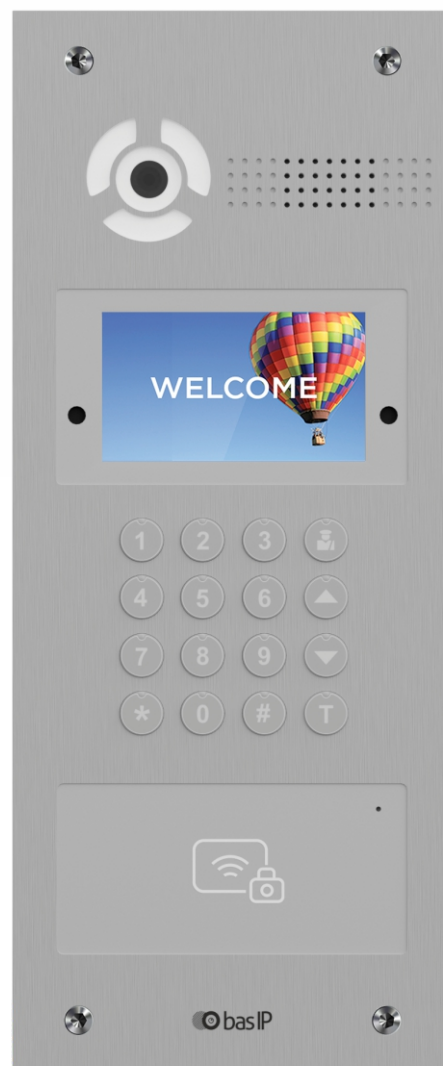

ENTRANCE PANEL

AA-07FBC

EAN: 5060514914489 (SILVER)

AA-07FBC is a multi apartment panel that made it possible to make calls from this device both to two-wire digital intercom systems of the Laskomex type and to IP intercoms.

BAS-IP hybrid panels support simultaneous operation with 3 systems: directly with the BAS-IP digital IP system, with VoIP telephony systems (operating via SIP) and the Laskomex digital two-wire system (RAIKMANN, RAINMAN, MARSHAL, KEIMAN, FILMAN, XVOICE).

SILVER

Main features

- Panel type: Multi-apartment.
- Display: 4.3" TFT, color with backlight.
- Keypad: Backlight mechanical buttons.
- Camera: 1/3".
- Resolution: 2 Mp.
- Camera angle: 110° (horizontal).
- Output video: Full HD (1920 × 1080), H.264 Main Profile.
- Night backlight: 6 LEDs.
- Light sensitivity: 0,01 LuX.
- Protection class: IP65.
- IK-Code: IK07.
- Working temperature: -40 — +65 °C.
- Power consumption: 6,5 W, in standby — 3,6 W.
- Power supply: +12 V DC.
- Body: Aluminum.
- Colors: Silver.
- Dimensions for installation: 141 × 351 × 60 mm.
- Size of the panel: 155 × 375 × 55 mm.
- Installation: Flush, surface with BR-AA7 bracket.

Functionality

- **Interface:** Multi-language graphical and WEB interface.
- **Lock opening:**
 - By means of a monitor
 - Face Recognition Identification
 - By QR code
 - By guest link
 - By Pin
 - By access card
 - By license plates
 - The BAS-IP Intercom app
 - The BAS-IP Link app
 - The BAS-IP UKEY app
 - From API
- **Access control integration:** WIEGAND-26+ output
- **Shortcut buttons:** Concierge button.
- **Number of call melodies:** 4 polyphonic melodies, ability to customize melodies for different actions.
- **Authentication:** Separate password for settings, WEB – interface and RTSP stream.
- **Talking mode:** Full duplex.
- **Additionally:**
 - Software Link support
 - SIP P2P
 - Built-in relay
 - Proximity sensor
 - Open API