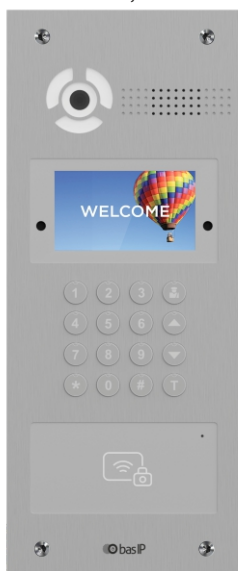

ENTRANCE PANEL

AA-07FBC

EAN: 5060514914489 (SILVER)

AA-07FBC is a multi apartment panel that made it possible to make calls from this device both to two-wire digital intercom systems of the Laskomex type and to IP intercoms.

BAS-IP hybrid panels support simultaneous operation with 3 systems: directly with the BAS-IP digital IP system, with VoIP telephony systems (operating via SIP) and the Laskomex digital two-wire system (RAIKMANN, RAINMAN, MARSHAL, KEIMAN, FILMAN, XVOICE).

SILVER

Main features

- Panel type: Multi-apartment.
- Display: 4.3" TFT, color with backlight.
- Keypad: Backlight mechanical buttons.
- Camera: 1/3".
- Resolution: 2 Mp.
- Camera angle: 110° (horizontal).
- Output video: Full HD (1920 × 1080), H.264 Main Profile.
- Night backlight: 6 LEDs.
- Light sensitivity: 0,01 LuX.
- Protection class: IP65.
- IK-Code: IK07.
- Working temperature: -40 — +65 °C.
- Power consumption: 6,5 W, in standby — 3,6 W.
- Power supply: +12 V DC.
- Body: Aluminum.
- Colors: Silver.
- Dimensions for installation: 141 × 351 × 60 mm.
- Size of the panel: 155 × 375 × 55 mm.
- Installation: Flush, surface with BR-AA7 bracket.

Functionality

- **Interface:** Multi-language graphical and WEB interface.
- **Lock opening:**
 - By means of a monitor
 - Face Recognition Identification
 - By QR code
 - By guest link
 - By Pin
 - By access card
 - By license plates
 - The BAS-IP Intercom app
 - The BAS-IP Link app
 - The BAS-IP UKEY app
 - From API
- **Access control integration:** WIEGAND-26+ output
- **Shortcut buttons:** Concierge button.
- **Number of call melodies:** 4 polyphonic melodies, ability to customize melodies for different actions.
- **Authentication:** Separate password for settings, WEB – interface and RTSP stream.
- **Talking mode:** Full duplex.
- **Additionally:**
 - Software Link support
 - SIP P2P
 - Built-in relay
 - Proximity sensor
 - Open API